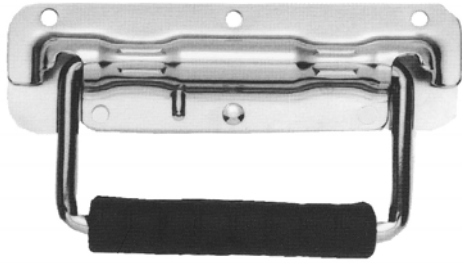

30mm

20mm

No.7621S-3538

64mm

No.7305-3593

M5mm Screw

Handle Page 2

No.7928-3587

No.7925-3590
M5 Screw

No.7947-3592
M5 Screw

No.7952-3593

No.7963-3589
M5 Screw

No.7964-3593

No.7957-3593
M5 Screw

No.7958-3593

Silver band is inserted
for 7957 and 7958