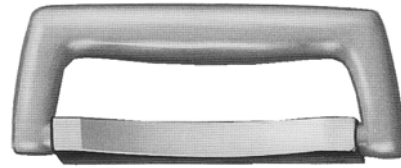

Handle Page 1

No.7131-3510

27mm

150mm

No.7867

M4mm Screw

53mm

No.7621L-3570

30mm

20mm

No.7621S-3538

64mm

No.7305-3593

M5mm Screw

Handle Page 2

No.7928-3587

No.7925-3590
M5 Screw

No.7947-3592
M5 Screw

No.7952-3593

No.7963-3589
M5 Screw

No.7964-3593

No.7957-3593
M5 Screw

No.7958-3593

Silver band is inserted
for 7957 and 7958