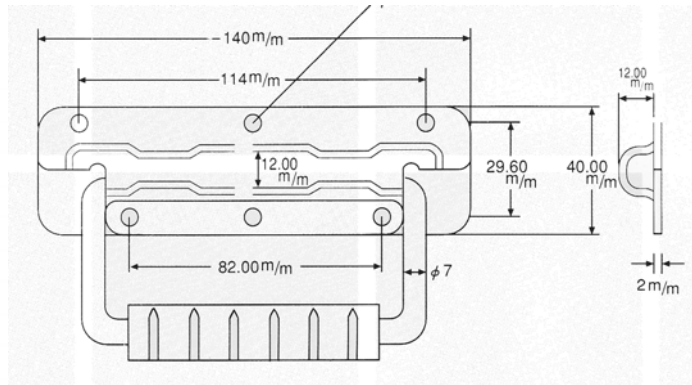

30mm

20mm

No.7621S-3538

64mm

No.7305-3593

M5mm Screw

Handle Page 2

No.7928-3587

No.7925-3590
M5 Screw

No.7947-3592
M5 Screw

No.7952-3593

No.7963-3589
M5 Screw

No.7964-3593

No.7957-3593
M5 Screw

No.7958-3593

Silver band is inserted
for 7957 and 7958