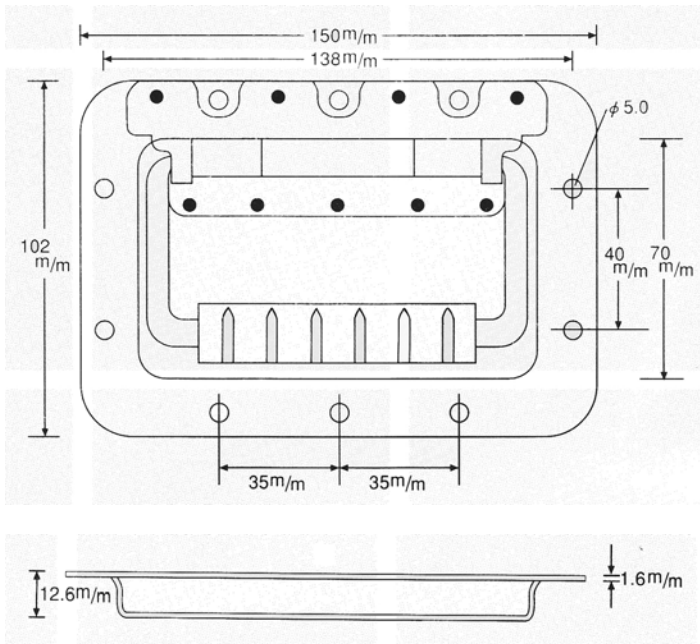

No.1700-7301